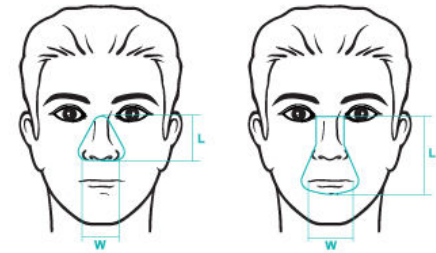

24cm

WiZARD

Better Mask, Better Experience
Sizing Gauge

16cm

WiZARD 210
Nasal Mask

WiZARD 220
Full Face Mask

Ruler is for scaling purposes. To ensure this print is accurate, match a ruler with the ruler above

16cm